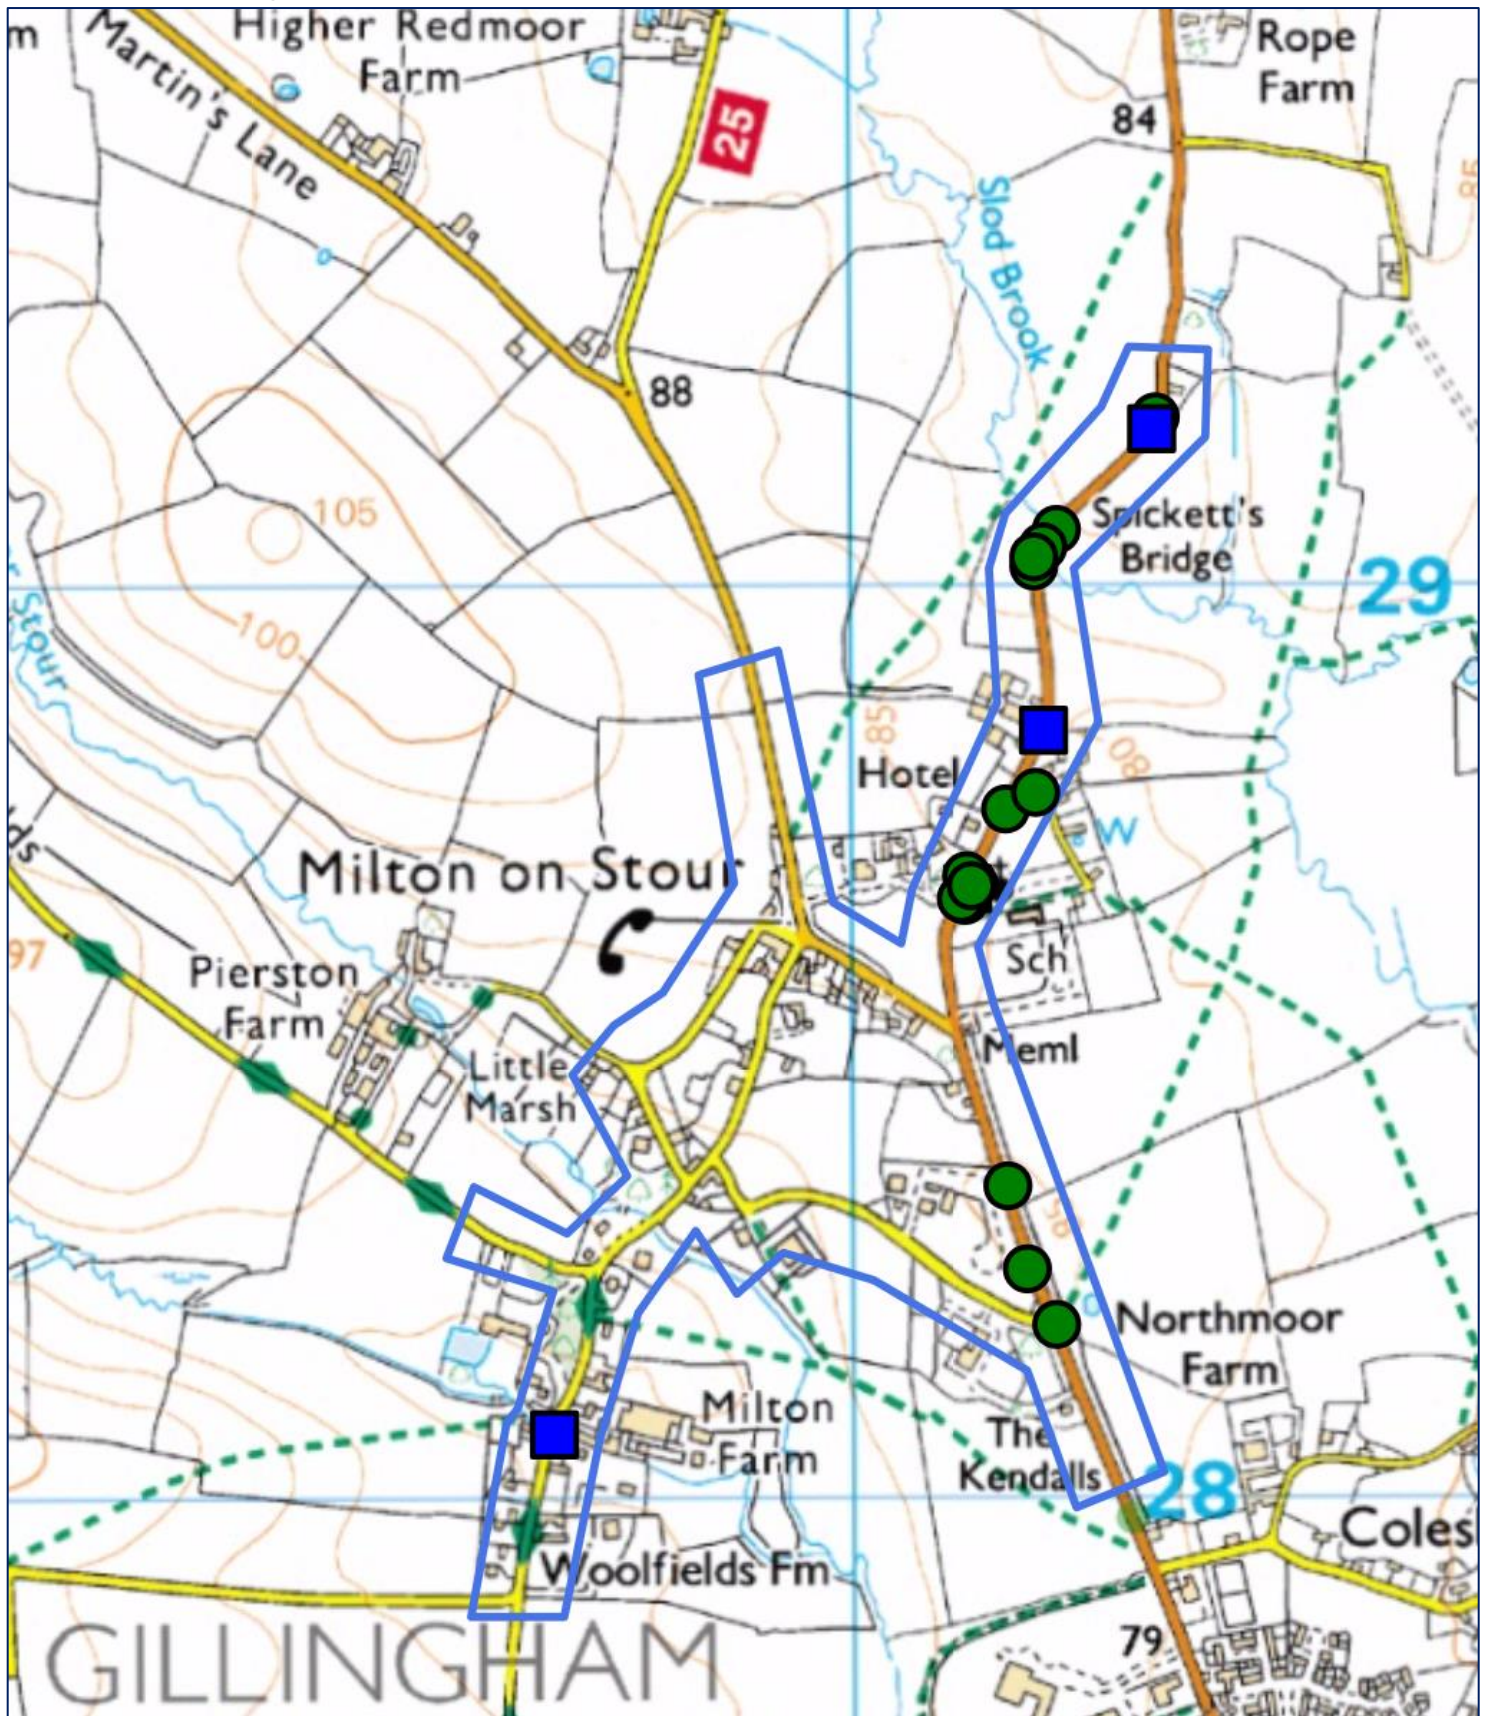

Appendix D
Collision location map

- ▲ Fatal
- Serious
- Slight

Please note – Collision further north on the B3092 were not included for the purposes of this report as they are not related to the requests or points raised in the petition.